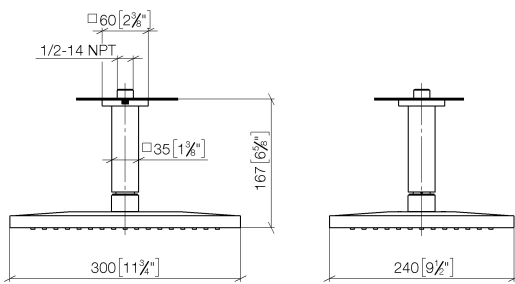

Shower - CL.1

Rain shower ceiling-mounted - polished chrome

Article number: 28 775 980-00 0010

- Stream: Rain
- Descaling system
- 11-3/4" x 9-1/2" Rain showerhead
- 6-1/2" distance between ceiling and bottom of showerhead
- Flange 2-3/8 x 2-3/8
- 1/2" connection
- Water flow rate limited to max. 1.8 gpm

Codes & Standards

- California Energy Commission (CEC)
- ASME A112.18.1/CSA B125.1

polished chrome

Accessory is required for this item.

Shower - CL.1

Rain shower ceiling-mounted - polished chrome

Article number: 28 775 980-00 0010

Dimensional drawing

mm [inches]

All dimensions in mm / inch = mm x 0,0394

Flow rate chart

Shower - CL.1

Rain shower ceiling-mounted - polished chrome

Article number: 28 775 980-00 0010

Other surface finishes