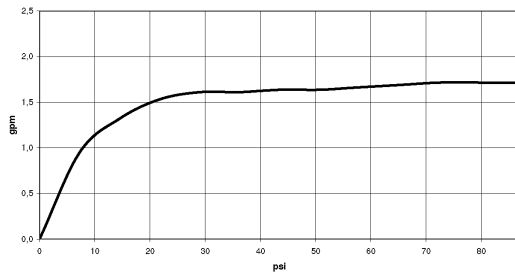

Shower - CL.1

Rain shower ceiling-mounted - polished chrome

Article number: 28 775 980-00 0010

- Stream: Rain
- Descaling system
- 11-3/4" x 9-1/2" Rain showerhead
- 6-1/2" distance between ceiling and bottom of showerhead
- Flange 2-3/8 x 2-3/8
- 1/2" connection
- Water flow rate limited to max. 1.8 gpm

Codes & Standards

- California Energy Commission (CEC)
- ASME A112.18.1/CSA B125.1

polished chrome

Accessory is required for this item.

Shower - CL.1

Rain shower ceiling-mounted - polished chrome

Article number: 28 775 980-00 0010

Dimensional drawing

mm [inches]

All dimensions in mm / inch = mm x 0,0394

Flow rate chart

Shower - CL.1

Rain shower ceiling-mounted - polished chrome

Article number: 28 775 980-00 0010

Other surface finishes