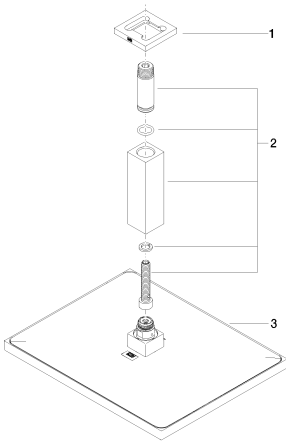

Dimensional drawing

mm [inches]

All dimensions in mm / inch = mm x 0,0394

Flow rate chart

Shower - CL.1

Rain shower ceiling-mounted - polished chrome

Article number: 28 775 980-00 0010

Other surface finishes

35 085 970-90 0010

Concealed wall elbow -

Shower - CL.1

Rain shower ceiling-mounted - polished chrome

Article number: 28 775 980-00 0010

Spare parts list

Number	Item Number	Designation	Number of units
1	09 27 98 017-00	rosette	1
2	90 11 10 092 00-00	connection	1
3	04 12 05 063 10-00	shower	1